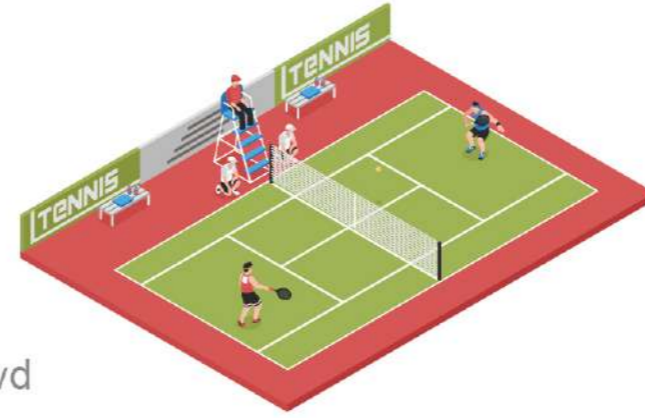

DigiLINE 820

Digital UHF | 120W

8" speaker | Bluetooth | 300+ crowd

DigiLINE, the brand new wireless portable PA system, employing the leading digital technology in UHF spectrum for better sound projection and less noise experience. Moderate size with class D amplifier is a good fit for crowd up to 300+. Bluetooth and optional music players along with the highly mobile wheels make it a really performance mate on the move.

Features

- 120 watts (max.) powerful output.
- Two-way speaker – 8" woofer and 1" tweeter.
- Supports 2 receivers for up to 4 wireless microphones.
- SYNC to set microphone at same channel as receiver.
- Bluetooth function for audio streaming from smartphone and tablet.
- Featured with Voice Priority.
- 4-LED battery meter for charging indication and power status.
- Two power models – AC or battery powered.
- Various music players (SD/CD/DVD/USB) for option.
- Runs 4-6 hours on a charge.
- High mobility with retractable handle and wheels.