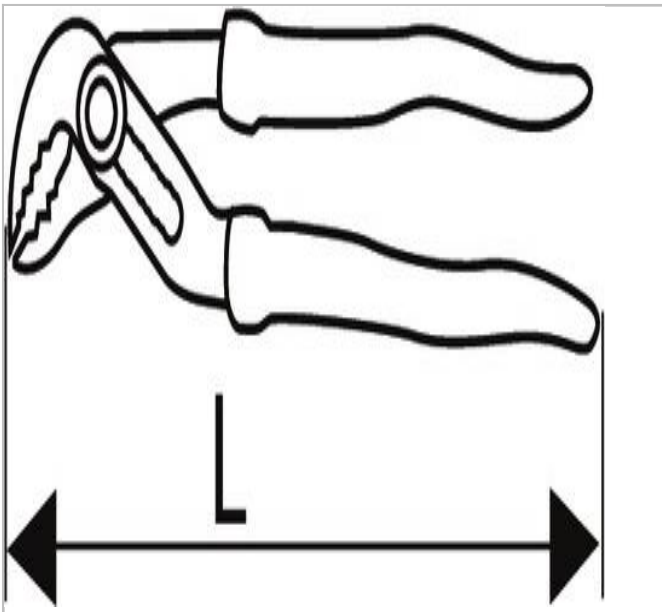

EXPERT Stacked multigrip pliers - 240 mm

Description:

- ISO 8976
- Spatula branches.
- Blue PVC sheathed handles.
- Finish: shot blasted varnished.

Informations:

	Length L [mm]	Weight [g]
E184690	240.0	310.0