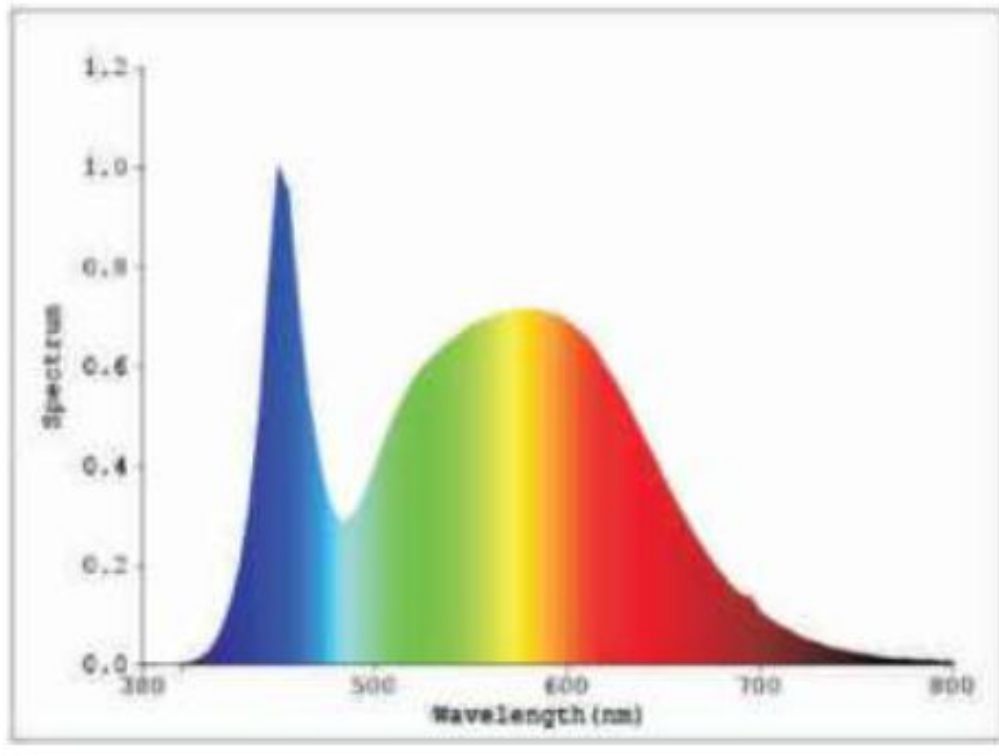

KTDL24GL-B50
KTDL24GL-S50