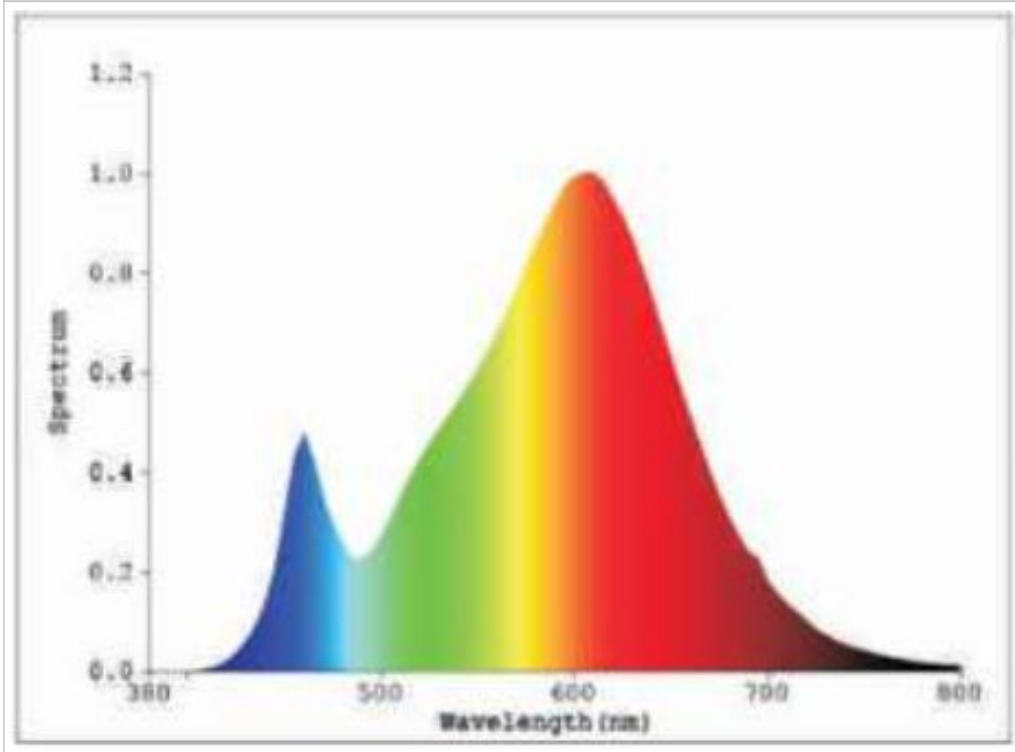

KTDL24GL-B30
KTDL24GL-S30