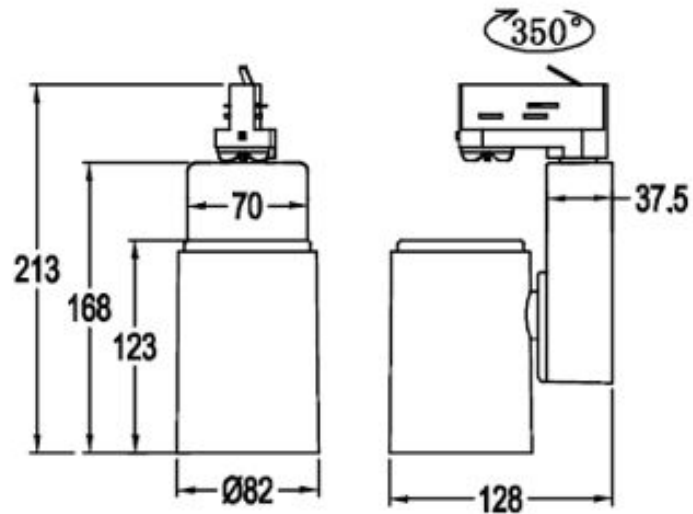

KTDL24GL-B30
KTDL24GL-B40
KTDL24GL-B50
KTDL24GL-S30
KTDL24GL-S40
KTDL24GL-S50